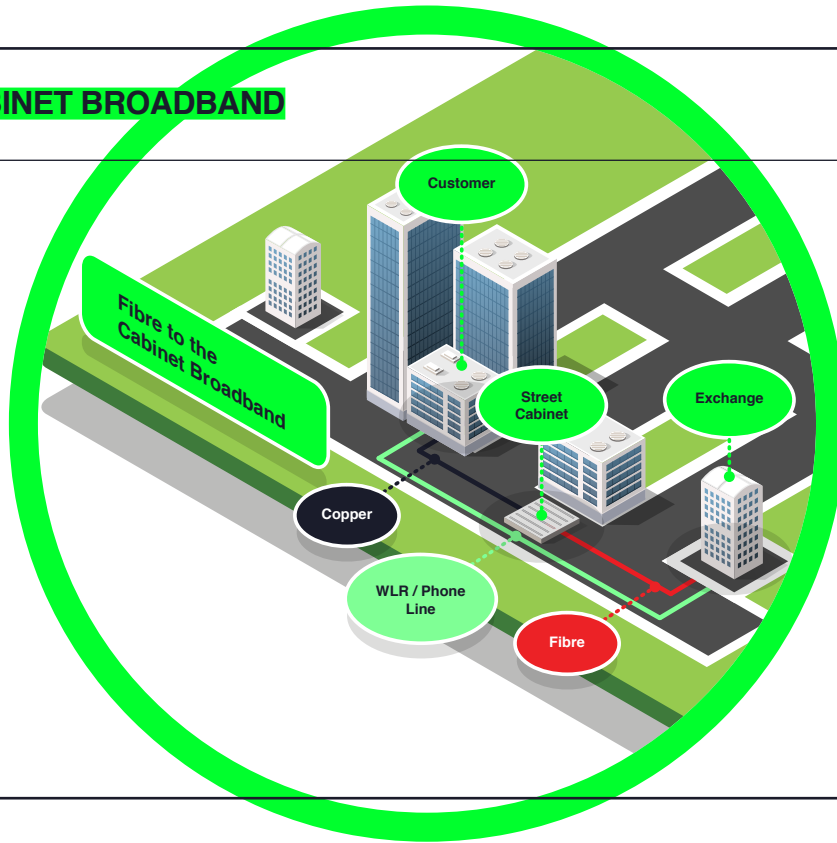

FIBRE TO THE CABINET BROADBAND